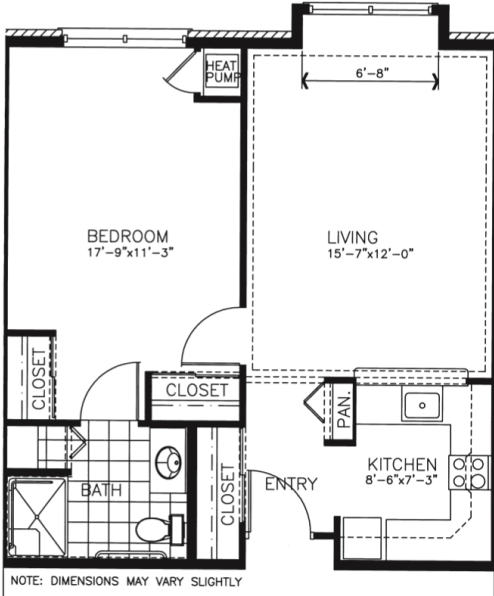

Independent Apartments

One Bedroom Apartment
616 sq. ft.

One Bedroom Apartment with Two Bay Windows
627 sq. ft.

Deluxe One Bedroom Apartment with Optional Porch or Balcony
641 sq. ft.

Two Bedroom - Two Bath
984 sq. ft.

Two Bedroom - Two Bath with Walk-In Closet
984 sq. ft.

Deluxe Two Bedroom Apartment
1134 sq. ft.