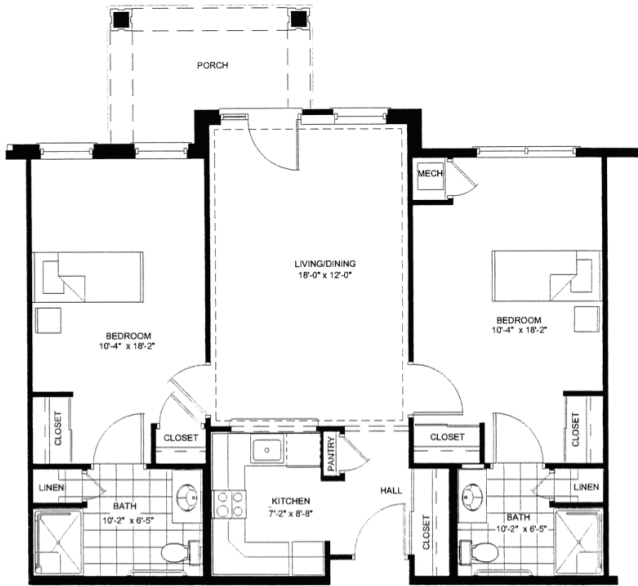

Independent Apartments

One Bedroom Apartment
616 sq. ft.

One Bedroom Apartment with Two Bay Windows
627 sq. ft.

Deluxe One Bedroom Apartment with Optional Porch or Balcony
641 sq. ft.

Two Bedroom - Two Bath
984 sq. ft.

Two Bedroom - Two Bath with Walk-In Closet
984 sq. ft.

Deluxe Two Bedroom Apartment
1134 sq. ft.