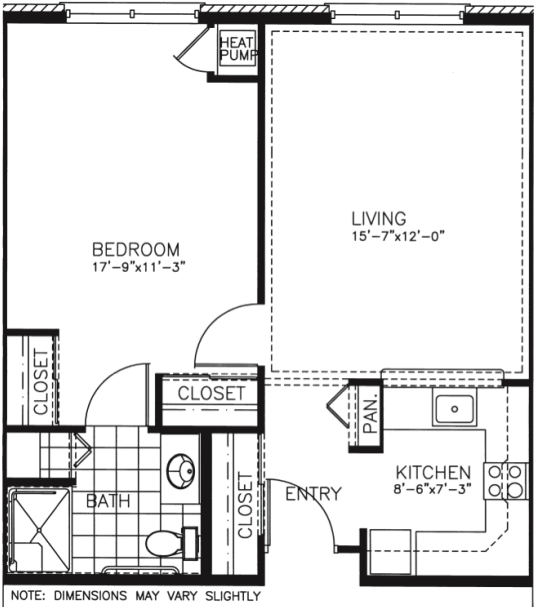

Independent Apartments

One Bedroom Apartment
616 sq. ft.

One Bedroom Apartment with Two Bay Windows
627 sq. ft.

Deluxe One Bedroom Apartment with Optional Porch or Balcony
641 sq. ft.

Two Bedroom - Two Bath
984 sq. ft.

Two Bedroom - Two Bath with Walk-In Closet
984 sq. ft.

Deluxe Two Bedroom Apartment
1134 sq. ft.