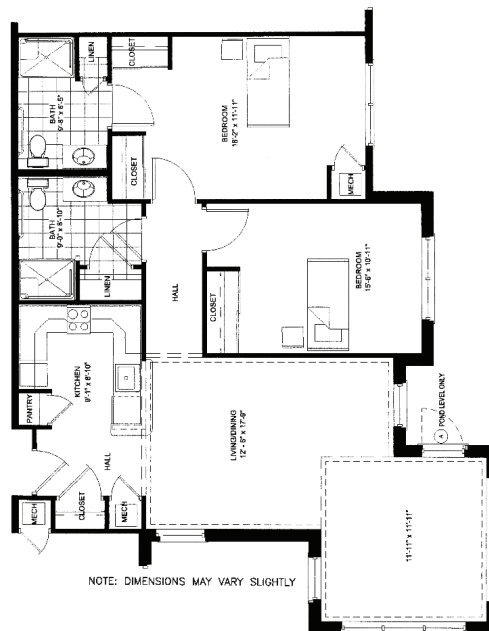

Independent Apartments

One Bedroom Apartment
616 sq. ft.

One Bedroom Apartment with Two Bay Windows
627 sq. ft.

Deluxe One Bedroom Apartment with Optional Porch or Balcony
641 sq. ft.

Two Bedroom - Two Bath
984 sq. ft.

Two Bedroom - Two Bath with Walk-In Closet
984 sq. ft.

Deluxe Two Bedroom Apartment
1134 sq. ft.