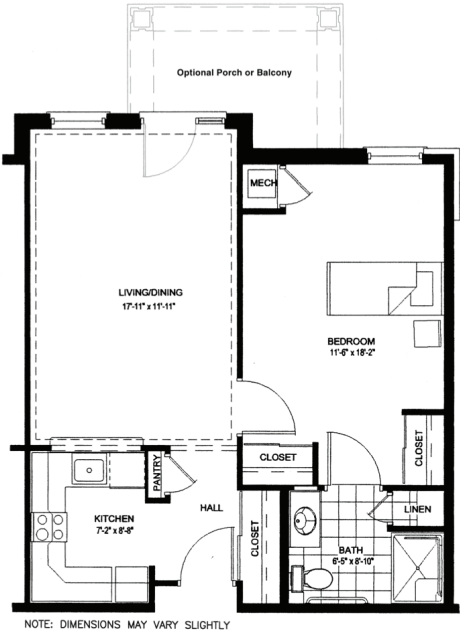

Independent Apartments

One Bedroom Apartment
616 sq. ft.

One Bedroom Apartment with Two Bay Windows
627 sq. ft.

Deluxe One Bedroom Apartment with Optional Porch or Balcony
641 sq. ft.

Two Bedroom - Two Bath
984 sq. ft.

Two Bedroom - Two Bath with Walk-In Closet
984 sq. ft.

Deluxe Two Bedroom Apartment
1134 sq. ft.