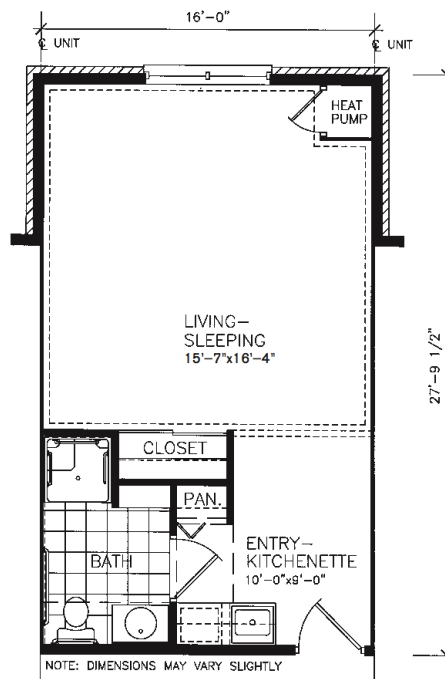

## Assisted Living

Private Apartment  
410 sq. ft.

Private Apartment with Bay Windows  
421 sq. ft.

Deluxe Private Apartment  
443 sq. ft.

Private Apartment with Double Bay Window  
452 sq. ft.

Private Corner Suite  
547 sq. ft.

One Bedroom Apartment  
792 sq. ft.