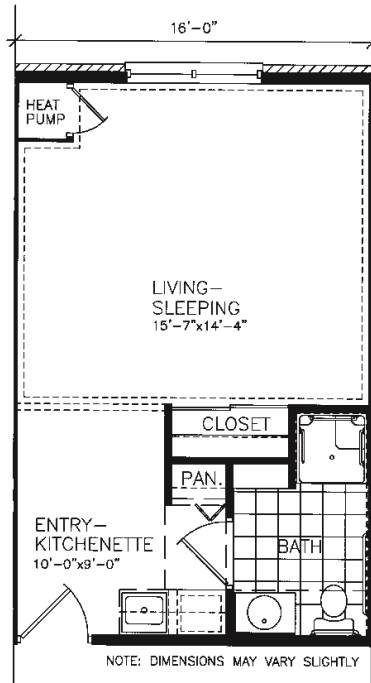

## Assisted Living

Private Apartment  
410 sq. ft.

Private Apartment with Bay Windows  
421 sq. ft.

Deluxe Private Apartment  
443 sq. ft.

Private Apartment with Double Bay Window  
452 sq. ft.

Private Corner Suite  
547 sq. ft.

One Bedroom Apartment  
792 sq. ft.