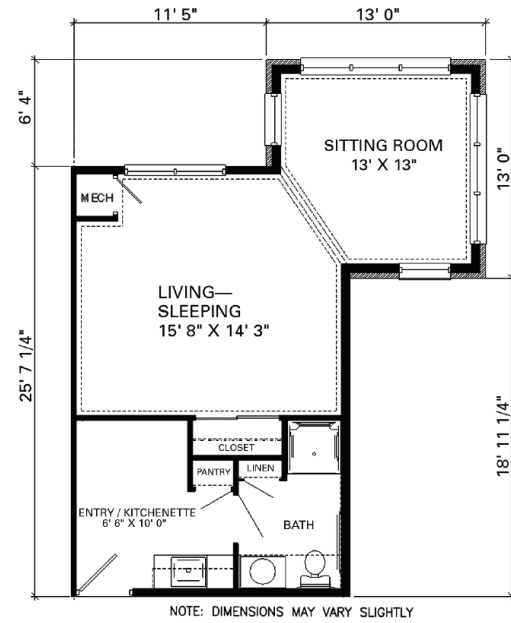

## Assisted Living

Private Apartment  
410 sq. ft.

Private Apartment with Bay Windows  
421 sq. ft.

Deluxe Private Apartment  
443 sq. ft.

Private Apartment with Double Bay Window  
452 sq. ft.

Private Corner Suite  
547 sq. ft.

One Bedroom Apartment  
792 sq. ft.