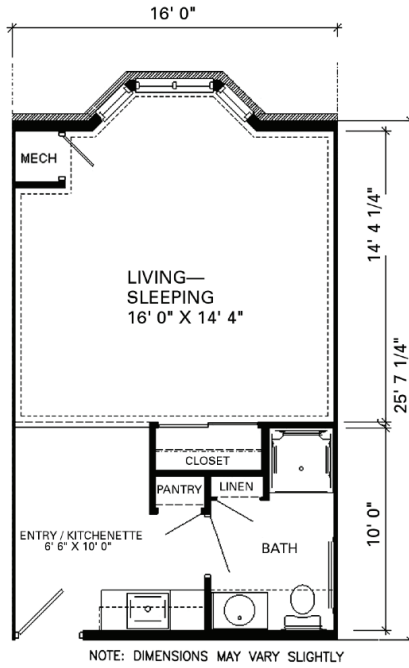

## Assisted Living

Private Apartment  
410 sq. ft.

Private Apartment with Bay Windows  
421 sq. ft.

Deluxe Private Apartment  
443 sq. ft.

Private Apartment with Double Bay Window  
452 sq. ft.

Private Corner Suite  
547 sq. ft.

One Bedroom Apartment  
792 sq. ft.