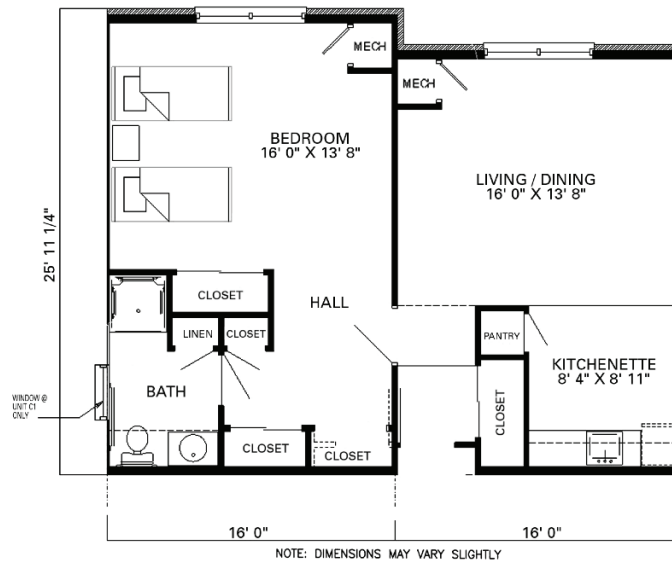

## Assisted Living

Private Apartment  
410 sq. ft.

Private Apartment with Bay Windows  
421 sq. ft.

Deluxe Private Apartment  
443 sq. ft.

Private Apartment with Double Bay Window  
452 sq. ft.

Private Corner Suite  
547 sq. ft.

One Bedroom Apartment  
792 sq. ft.