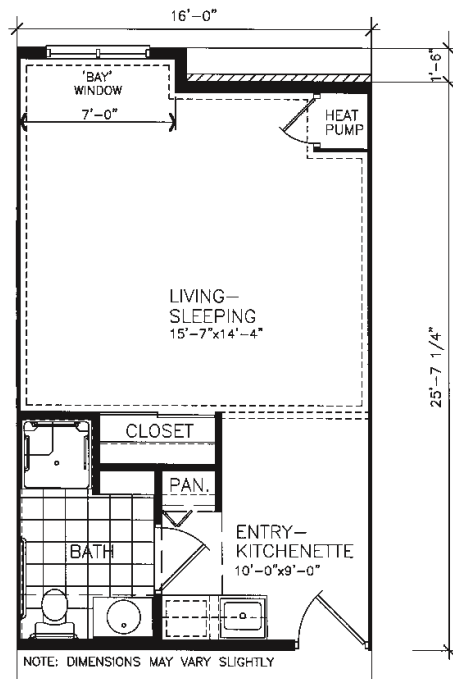

## Assisted Living

Private Apartment  
410 sq. ft.

Private Apartment with Bay Windows  
421 sq. ft.

Deluxe Private Apartment  
443 sq. ft.

Private Apartment with Double Bay Window  
452 sq. ft.

Private Corner Suite  
547 sq. ft.

One Bedroom Apartment  
792 sq. ft.